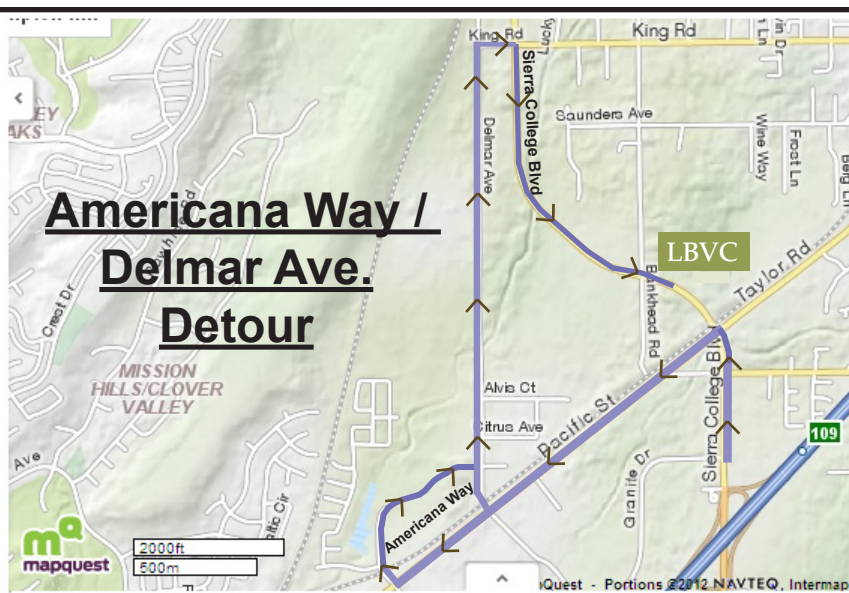

IMPORTANT

Alternate Routes to Loomis Basin Veterinary Clinic During Sierra College Blvd. Road Closures Approximately February 6 - 20

Sierra College Blvd road closures will intermittently occur between February 6 - 20. This will require a detour route to get to Loomis Basin Veterinary Clinic. The road closures are due to work on the railroad tracks and will impact crossings east and west of Sierra College Blvd as well.

In order to help our clients navigate these road closures, we have provided maps with alternate routes to the clinic (see below). When Sierra College Blvd is closed at least one of these detour routes will be open and traffic will be directed at Taylor Road.

Directions via King Road

- Turn right onto Taylor Road
- Turn left onto King Road
- Turn left onto Sierra College Blvd.
- Turn left into Loomis Basin

Directions via Americana Way

- Turn left onto Taylor Road
- Continue onto Pacific Street
- If Delmar Ave. is open turn right, if not continue on Pacific Street to Americana Way*
- Turn right onto Americana Way
- Turn left onto Delmar Avenue
- Turn right onto King Road
- Turn right onto Sierra College Blvd.
- Turn left into Loomis Basin