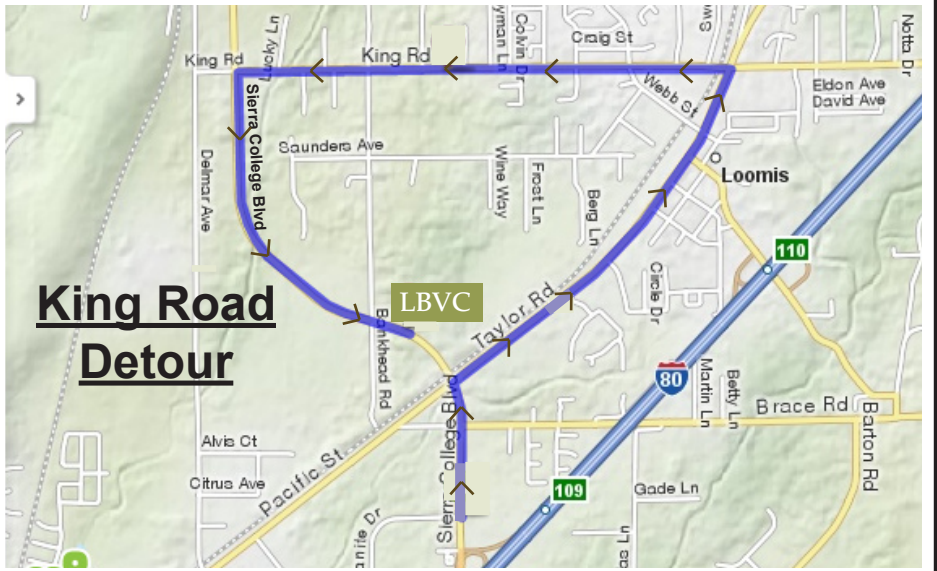

IMPORTANT

Alternate Routes to Loomis Basin Veterinary Clinic During Sierra College Blvd. Road Closures Approximately February 6 - 20

Sierra College Blvd road closures will intermittently occur between February 6 - 20. This will require a detour route to get to Loomis Basin Veterinary Clinic. The road closures are due to work on the railroad tracks and will impact crossings east and west of Sierra College Blvd as well.

In order to help our clients navigate these road closures, we have provided maps with alternate routes to the clinic (see below). When Sierra College Blvd is closed at least one of these detour routes will be open and traffic will be directed at Taylor Road.

Directions via King Road

- Turn right onto Taylor Road
- Turn left onto King Road
- Turn left onto Sierra College Blvd.
- Turn left into Loomis Basin

Directions via Americana Way

- Turn left onto Taylor Road
- Continue onto Pacific Street
- If Delmar Ave. is open turn right, if not continue on Pacific Street to Americana Way*
- Turn right onto Americana Way
- Turn left onto Delmar Avenue
- Turn right onto King Road
- Turn right onto Sierra College Blvd.
- Turn left into Loomis Basin